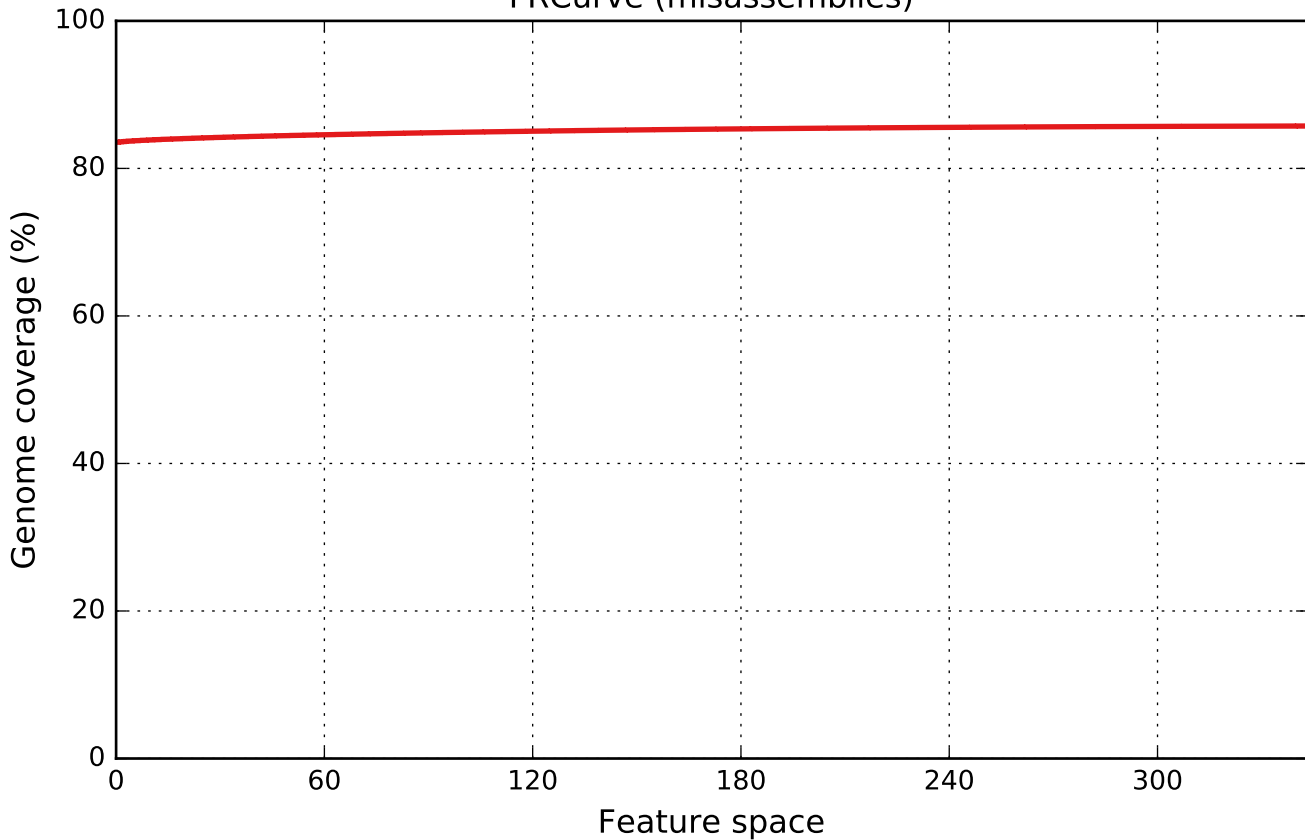

FRCurve (misassemblies)

— velvet-ctg